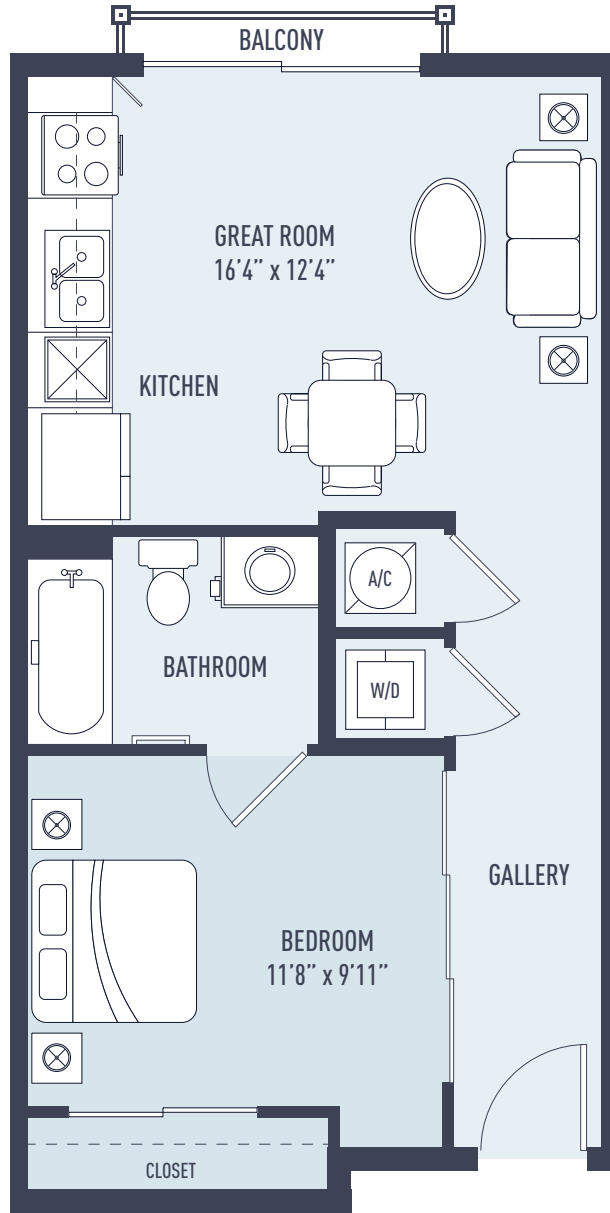

ANDROS

STUDIO A // 1B+1B

INTERIOR
BALCONY
TOTAL

541 SQ. FT.
0 SQ. FT.
541 SQ. FT.

KEY PLAN