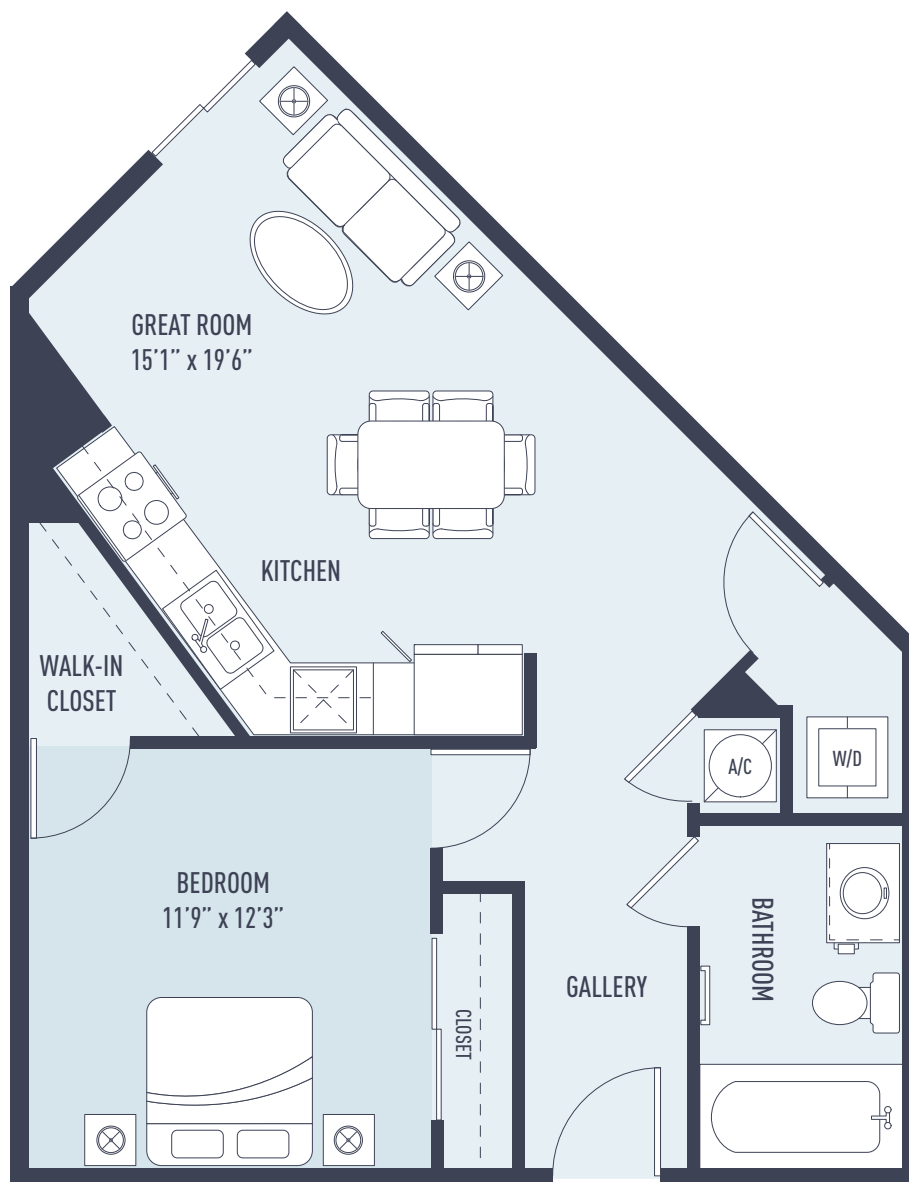

BIMINI

STUDIO B // 1B+1B

INTERIOR
BALCONY
TOTAL

704 SQ. FT.
0 SQ. FT.
704 SQ. FT.

KEY PLAN